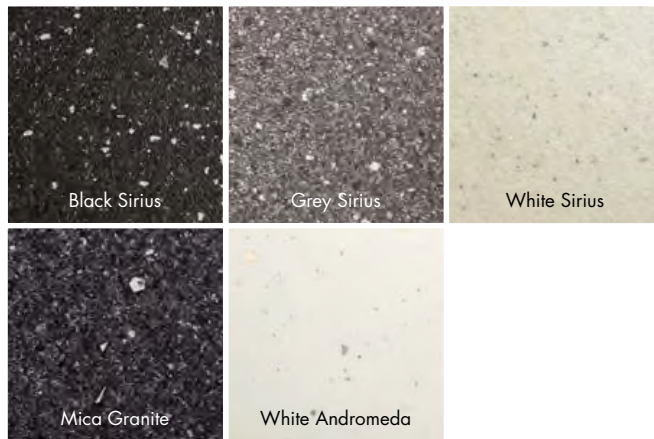

LAMURA®

THE GLORY OF GRANITE

Each of the granite-effect décors included in the Lamura collection feature bright reflective particles that playfully catch the light from every angle.

Black, Grey and White Sirius

These décors have a deep surface texture called Quarry, which provides a highly practical and hardwearing surface that's ideal for today's hardworking kitchens.

Mica Granite and White Andromeda

These sophisticated décors have a high gloss finish called Quartz* which further enhances the playful way light reflects off the surface. It really is quite mesmerising.

*Please note: The high gloss finish of quartz is more susceptible to scuffs and scratches than the other Lamura textures, so additional care needs to be taken when using these surfaces.