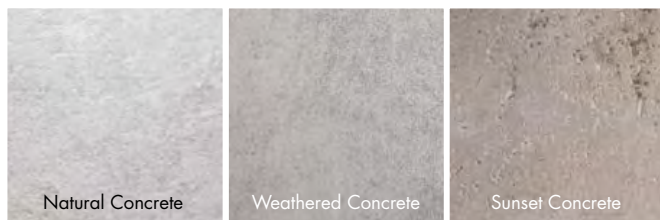

LAMURA®

CONCRETE BENEFITS

When you think of concrete you naturally think of strength. After all, it's been the material of choice in construction for almost 200 years. Here at Lamura, we think of it as beautifully practical, too.

Why beautifully practical? Simple.

The naturally weathered and textured appearance of concrete is ideal for a kitchen environment where everyday scuffs and even scratches come with the territory. And the subtle grey colours of concrete remain on-trend for contemporary living spaces throughout the home.