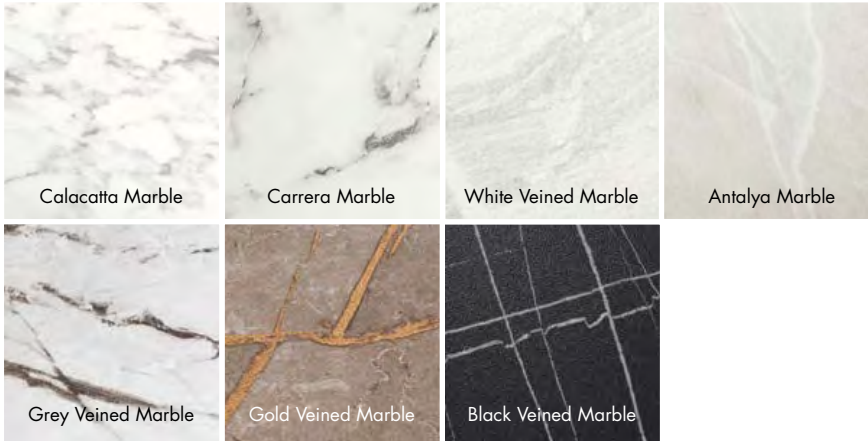

Kalmar Oak

20MM

40MM

20MM

Grey Lined Oak